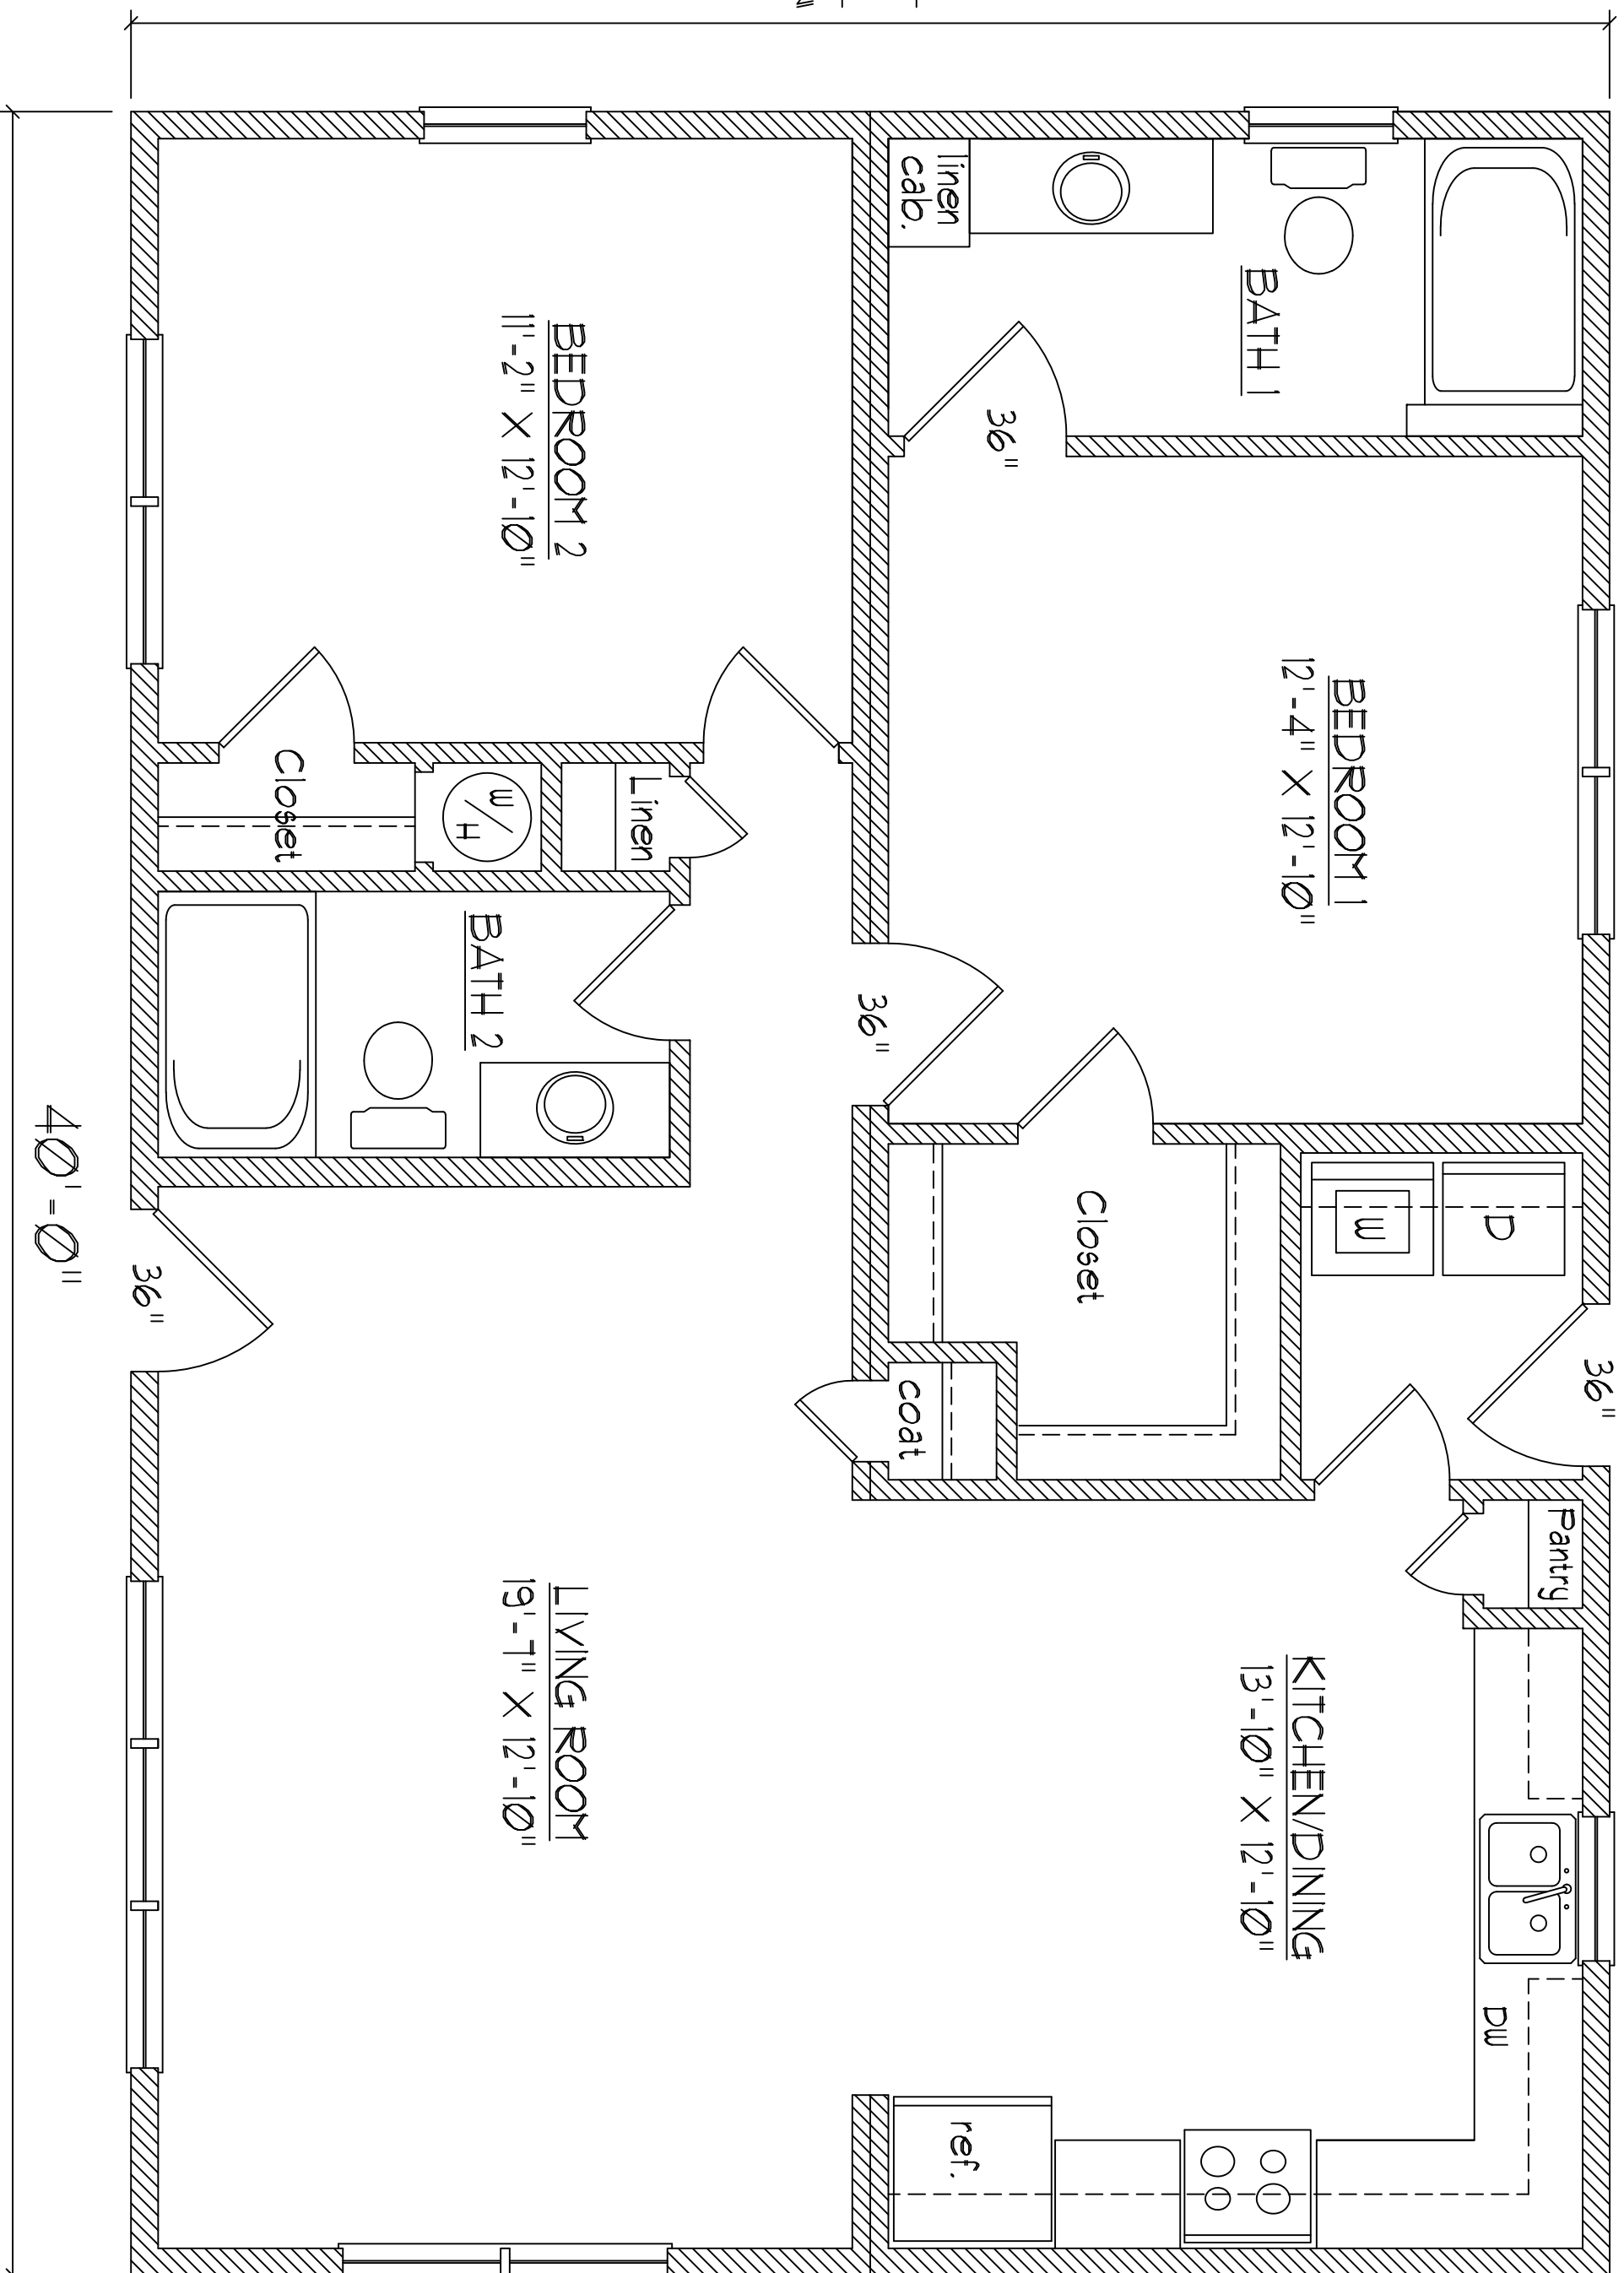

27'-4"

BATH 1

BEDROOM 2
11'-2" X 12'-10"

BEDROOM 1
12'-4" X 12'-10"

BATH 2

KITCHEN/DINING
13'-10" X 12'-10"

LIVING ROOM
19'-7" X 12'-10"

40'-0"

linen cab.

36"

36"

36"

36"

Closet

Linen

Closet

coat

Pantry

DW

ref.

W/H

D

W